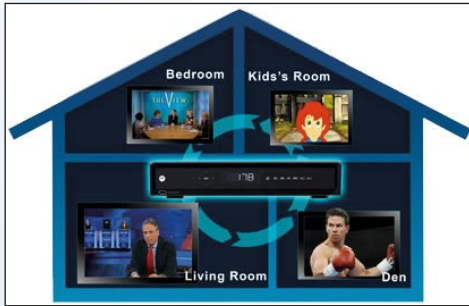

Providing cable television services to the Mad River Valley since 1982

Waitsfield Cable News

Multi-Room DVR Service Now Available

Waitsfield Cable now offers Multi-Room DVR Service providing customers even more control over their television viewing experience. With Multi-Room DVR (Digital Video Recorder) Service, subscribers can watch recorded programs on any connected TV in their home. In addition to viewing DVR recordings on multiple TVs, subscribers can also pause a recorded program in one room and then resume it in another, schedule recordings, set parental controls and manage program choices on each connected TV.

To use Multi-Room DVR service you will need a Motorola DCX 3400M as your DVR box, and each TV that you want to connect requires a DCX 700M set-top box. Visit our website at www.waitsfieldcable.com for more information on compatible set-top boxes or call our Customer Service Department at 496-5800.

- Set it and forget it — record an entire season of your favorite show!
- Control Live TV — Pause, rewind, fast forward!
- Watch live TV while you record another program!
- Record two programs at the same time!